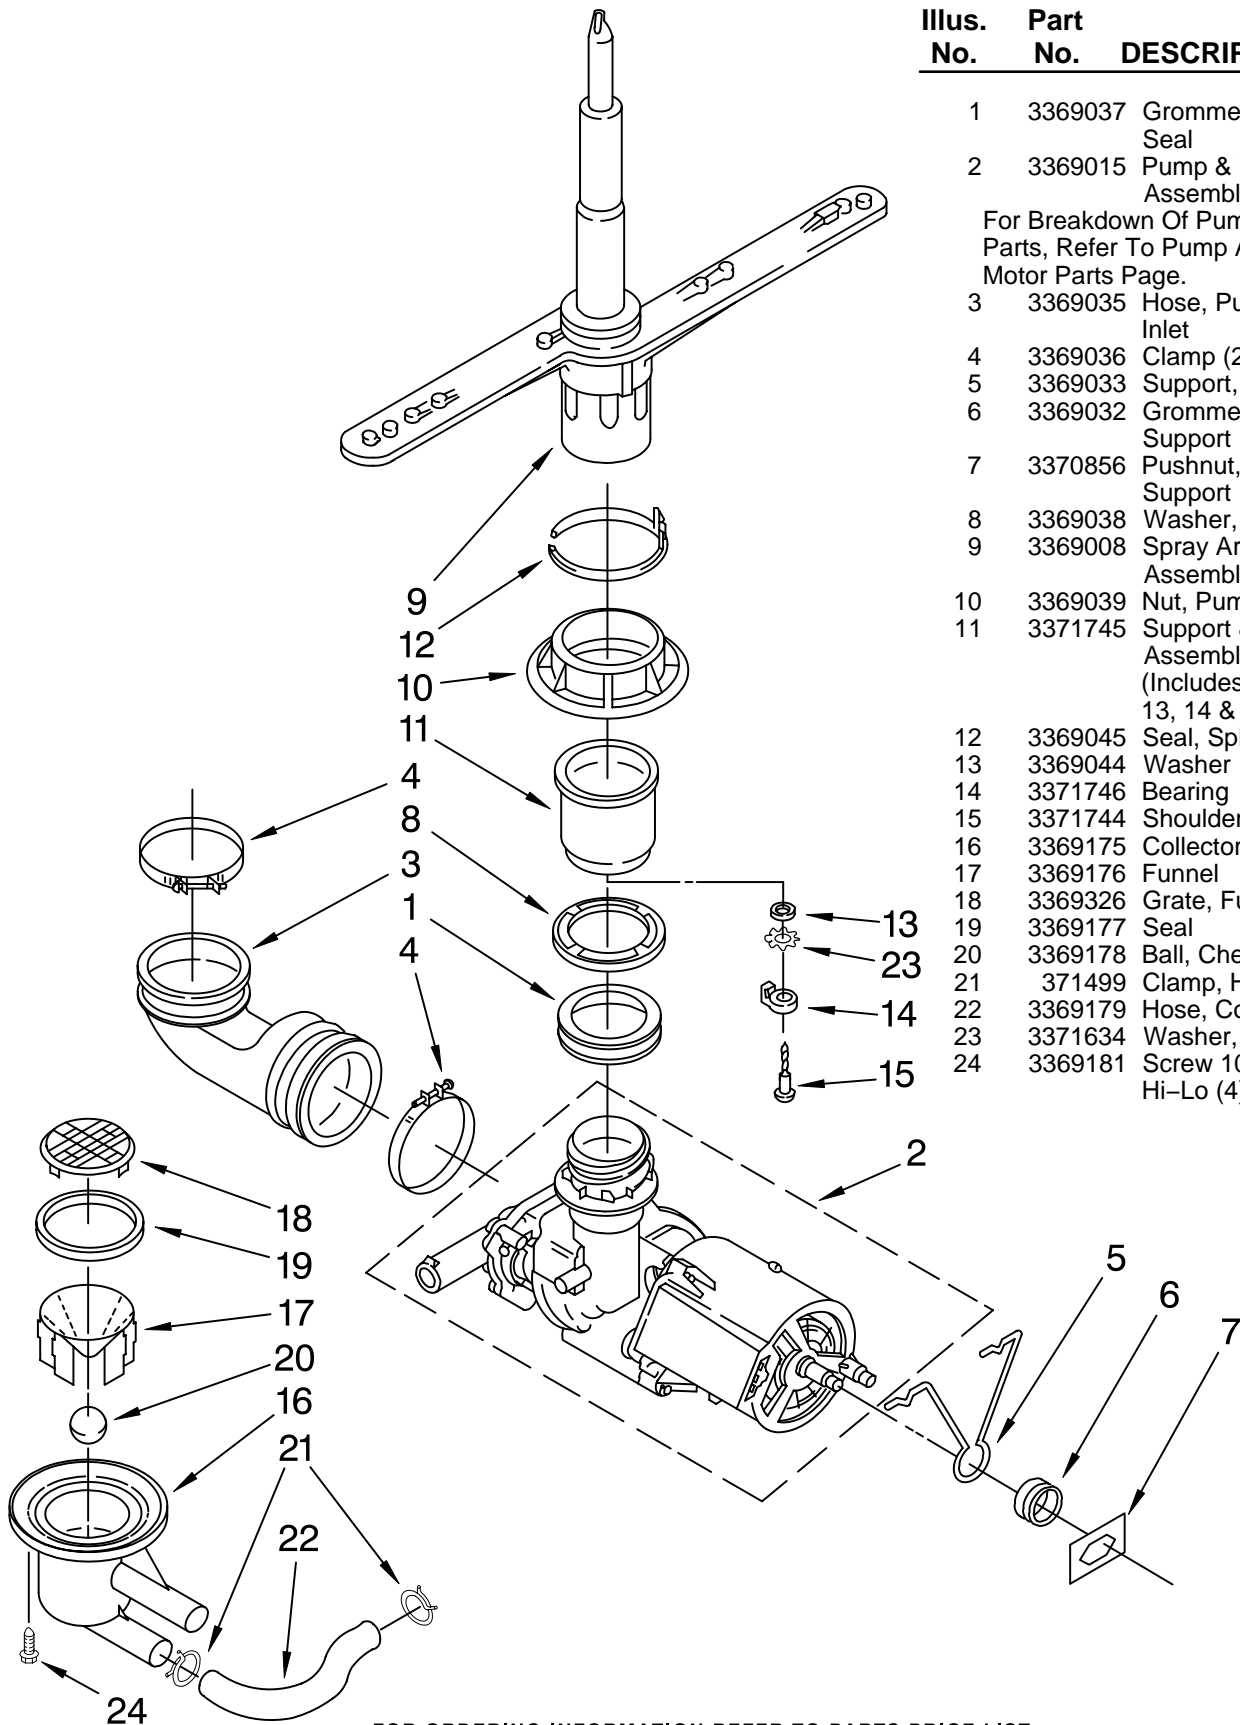

PUMP AND SPRAY ARM PARTS

For Model: DP840CWDB3
Almond/Black

Illus. No.	Part No.	DESCRIPTION
1	3369037	Grommet, Pump Seal
2	3369015	Pump & Motor Assembly
For Breakdown Of Pump Parts, Refer To Pump And Motor Parts Page.		
3	3369035	Hose, Pump Inlet
4	3369036	Clamp (2)
5	3369033	Support, Motor
6	3369032	Grommet, Motor Support
7	3370856	Pushnut, Motor Support
8	3369038	Washer, Grommet
9	3369008	Spray Arm, Assembly Lower
10	3369039	Nut, Pump Outlet
11	3371745	Support & Bearing Assembly (Includes Items: 13, 14 & 15)
12	3369045	Seal, Split Ring
13	3369044	Washer
14	3371746	Bearing
15	3371744	Shoulder Screw
16	3369175	Collector
17	3369176	Funnel
18	3369326	Grate, Funnel
19	3369177	Seal
20	3369178	Ball, Check-Valve
21	371499	Clamp, Hose
22	3369179	Hose, Collector
23	3371634	Washer, Curved
24	3369181	Screw 10-16, Hi-Lo (4)

FOR ORDERING INFORMATION REFER TO PARTS PRICE LIST